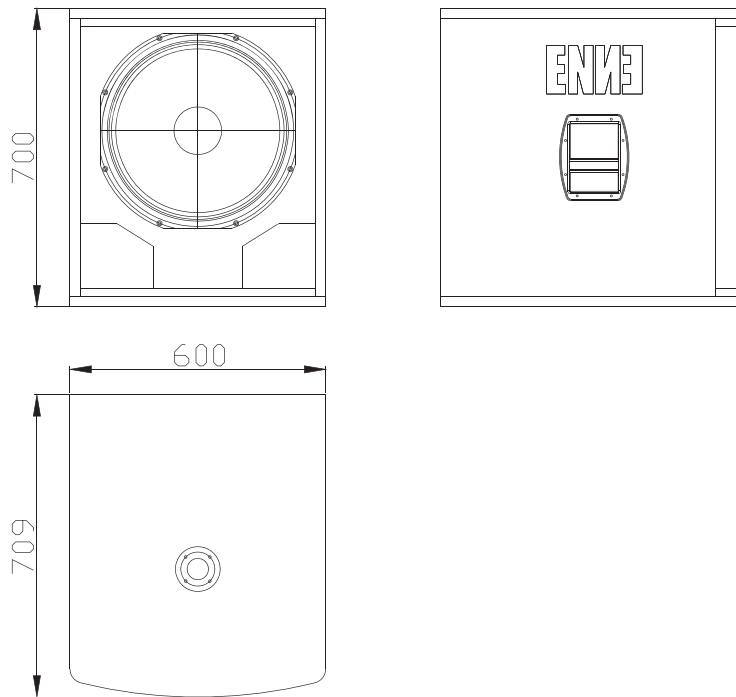

DK 18S

Single 18", High Performance Subwoofer

Dimension

NO. ENNE 20190108 ver

ENNE Inc. (USA)
650 N San Mateo Drive. San Mateo, California, USA
CA 94401

ENNE Inc. (HK)
香港九龍彌敦道345號宏利公積金大廈10樓1001-1003室
Tel (852) 2301 1130
Fax (852) 2301 1299

ENNE Inc. (CN)
廣州市番禺區鐘村鎮鐘一村高沙工業區自編3號
Tel (020) 8386 3459
Fax (020) 8386 3550

ENNE